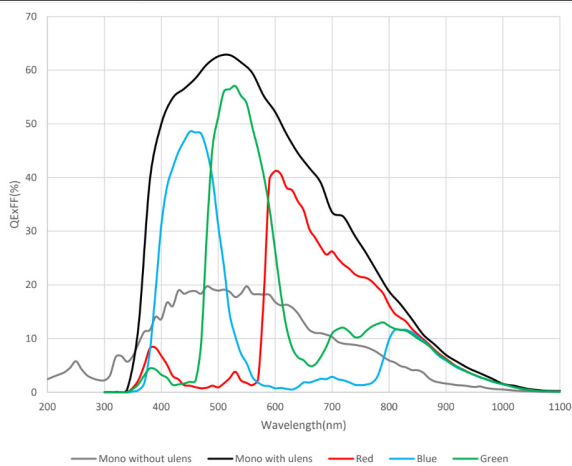

CAMERA SPECIFICATIONS - CHRONOS 4K12 HIGH-SPEED CAMERA

INPUTS/OUTPUTS

Power Input	12-24V 60W (5.5/2.5mm barrel jack, positive tip)
Network	Gigabit Ethernet via USB-C Adapter WiFi via USB-C Adapter
Trigger Coming October 1, 2024	3 trigger inputs / frame strobe outputs (4-pin 3.5mm TRRS Connector) Adjustable input threshold 0 to 6.6V. Included TRRS to BNC splitter cable accessory.
Video Out (Live)	HDMI Live Display Out 4K @ 30 FPS or HD @ 60 FPS
Video Out (Playback) Coming January 7, 2025	HDMI Playback Out 4K @ 30 FPS or HD @ 60 FPS
USB	USB-C Port 1: 3.2 Gen 1, 5 Gbps (Mac/Linux or Periph.) USB-C Port 2: 3.2 Gen 2x2, 20 Gbps (Peripheral, SSDs)

VIDEO FORMATS

Compressed	Standardized H.264 AVC, or H.265 HEVC MPEG-4 Video Files
RAW	Standard Adobe CinemaDNG raw files
TIFF Coming October 1, 2024	Standard TIFF files with timestamps
Storage Devices	Internal 1 TB NVMe SSD, SD Card, USB-C SSD, or SMB/NFS network drives

IMAGE SENSOR

Resolution	4096 x 2160 @ 1,397 FPS Maximum 128x32 @ 29,002 FPS Minimum
Speed	12.4 Gigapixels per second
Dimensions	20.74mm x 9.79mm 4/3" format, 10-Megapixel, 2x Crop Factor
Pixel Pitch	4.5um
Sensitivity (ISO)	Color - ISO 100 to 400 Mono - ISO 200 to 800
Shutter	Electronic global shutter, 1/fps to 1us (1/1,000,000 s)
Dynamic Range	11.3 stops (68 dB) in 12-bit mode
Bit Depth	8-bit, 10-bit, or 12-bit User Selectable

IMAGE SENSOR - QUANTUM EFFICIENCY

Legend

- Green: Available in software version 1.5.2
- Yellow: Coming soon as free user-installable software update on October 1, 2024
- Orange: Coming soon as free user-installable software update on January 7, 2025

TRIGGER MODES

End Trigger Coming October 1, 2024	Records until a defined delay after trigger
Toggle	Starts and stops with button press
Exposure Trigger Coming January 7, 2025	External signal sets synchronization frame-rate
Shutter Gating Coming January 7, 2025	External signal sets the exposure synchronization and frame-rate
Frame Sync Output Coming October 1, 2024	Outputs a signal indicating its frame rate and exposure

SOFTWARE

Control Coming January 7, 2025	Desktop, iOS, and Android Apps. Connect via optional Ethernet or WiFi adapters.
Stream Coming January 7, 2025	Live or Playback Mode network streaming via RTSP stream.
APIs Coming January 7, 2025	HTTP REST Interface

NETWORK CONTROL

Network Control Coming January 7, 2025	Through control apps or REST API via optional Ethernet or WiFi adapters.

RECORDING MODES

Normal	Records into the ring buffer. Once a trigger occurs, video can be reviewed and saved.
Segmented Coming January 7, 2025	Video memory is divided into segments, each recording as in the Normal mode above. Number of segments is user selectable.
Gated Burst Coming January 7, 2025	Frames are captured while trigger is active

ASSISTIVE

Focus Aid	Highlights sharp edges to aid focusing
Zebras	Rolling diagonal lines indicate clipped (overexposed) areas
Histogram	Graphically represent brightness and distribution of light in the image
Overlay Coming October 1, 2024	Displays frame and time information on top of footage

ENVIRONMENTAL

Operating Temperature	0 °C to +40 °C (32 °F to +104 °F)

REGULATORY COMPLIANCE

USA	FCC - 47 CFR Part 15
Canada	ISED ICES-Gen Iss.1 & ICES-003 Iss.7
EU / UK / AUS / NZ	CE EN IEC 61000-6-3:-2021, 61000-6-2:2019
Korea	KS C 9610-6-3:2017, 9610-6-2:2019
Japan	VCCI-CISPR32:2016

SERVICE & SUPPORT

Standard 1 year warranty. Optional 1 and 2 year extensions available. Chronos high-speed cameras benefit from free software updates, which offer continuous additions and improvements to in-camera features. Support, tutorials, and software updates are available online at support.krontech.ca