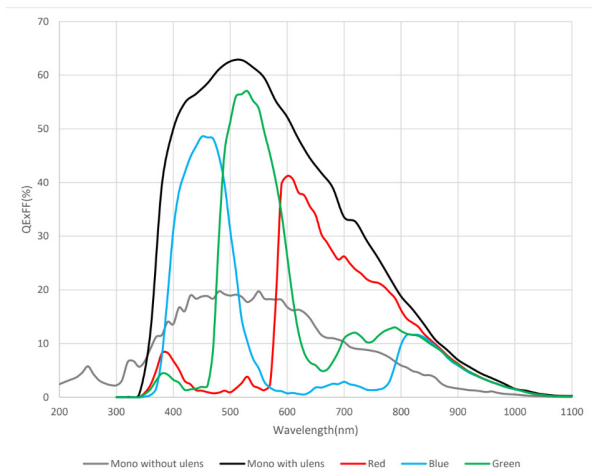

CAMERA SPECIFICATIONS - CHRONOS 4K12 HIGH-SPEED CAMERA

INPUTS/OUTPUTS	
Power Input	12-24V 60W (5.5/2.5mm barrel jack, positive tip)
Network	Gigabit Ethernet via USB-C Adapter WiFi via USB-C Adapter
Trigger	3 trigger inputs / frame strobe outputs (4-pin 3.5mm TRRS Connector) Adjustable input threshold 0 to 6.6V. Included TRRS to BNC splitter cable accessory.
Video Out (Live)	HDMI Live Display Out 4K @ 30 FPS or HD @ 60 FPS
Video Out (Playback)	HDMI Playback Out 4K @ 30 FPS or HD @ 60 FPS Coming January 7, 2025
USB	USB-C Port 1: 3.2 Gen 1, 5 Gbps (Mac/Linux or Periph.) USB-C Port 2: 3.2 Gen 2x2, 20 Gbps (Peripheral, SSDs)

VIDEO FORMATS	
Compressed	Standardized H.264 AVC, or H.265 HEVC MPEG-4 Video Files
RAW	Standard Adobe CinemaDNG raw files
TIFF	Standard TIFF files with timestamps Coming January 7, 2025
Storage Devices	Internal 1 TB NVMe SSD, SD Card, USB-C SSD, or SMB/NFS network drives

IMAGE SENSOR	
Resolution	4096 x 2160 @ 1,397 FPS Maximum 128x32 @ 29,002 FPS Minimum
Speed	12.4 Gigapixels per second
Dimensions	20.74mm x 9.79mm 4/3" format, 10-Megapixel, 2x Crop Factor
Pixel Pitch	4.5um
Sensitivity (ISO)	Color - ISO 100 to 400 Mono - ISO 200 to 800
Shutter	Electronic global shutter, 1/fps to 1us (1/1,000,000 s)
Dynamic Range	11.3 stops (68 dB) in 12-bit mode
Bit Depth	8-bit, 10-bit, or 12-bit User Selectable

IMAGE SENSOR - QUANTUM EFFICIENCY

Legend	
Green:	Available in software version 1.6
Orange:	Coming soon as free user-installable software update on January 7, 2025

TRIGGER MODES	
End Trigger	Records until a defined delay after trigger
Toggle	Starts and stops with button press
Exposure Trigger	External signal sets synchronization frame-rate Coming January 7, 2025
Shutter Gating	External signal sets the exposure synchronization and frame-rate Coming January 7, 2025
Frame Sync Output	Outputs a signal indicating its frame rate and exposure

SOFTWARE	
Control	Desktop, iOS, and Android Apps. Connect via optional Ethernet or WiFi adapters. Coming January 7, 2025
Stream	Live or Playback Mode network streaming via RTSP stream. Coming January 7, 2025
APIs	HTTP REST Interface Coming January 7, 2025

NETWORK CONTROL	
Network Control	Through control apps or REST API via optional Ethernet or WiFi adapters. Coming January 7, 2025

RECORDING MODES	
Normal	Records into the ring buffer. Once a trigger occurs, video can be reviewed and saved.
Segmented	Video memory is divided into segments, each recording as in the Normal mode above. Number of segments is user selectable. Coming January 7, 2025
Gated Burst	Frames are captured while trigger is active Coming January 7, 2025

ASSISTIVE	
Focus Aid	Highlights sharp edges to aid focusing
Zebras	Rolling diagonal lines indicate clipped (overexposed) areas
Histogram	Graphically represent brightness and distribution of light in the image
Overlay	Displays frame and time information on top of footage

ENVIRONMENTAL	
Operating Temperature	0 °C to +40 °C (32 °F to +104 °F)

REGULATORY COMPLIANCE	
USA	FCC - 47 CFR Part 15
Canada	ISED ICES-Gen Iss.1 & ICES-003 Iss.7
EU / UK / AUS / NZ	CE EN IEC 61000-6-3-2021, 61000-6-2:2019
Korea	KS C 9610-6-3:2017, 9610-6-2:2019
Japan	VCCI-CISPR32:2016

SERVICE & SUPPORT	
Standard 1 year warranty. Optional 1 and 2 year extensions available.	
Chronos high-speed cameras benefit from free software updates, which offer continuous additions and improvements to in-camera features.	
Support, tutorials, and software updates are available online at support.krontech.ca